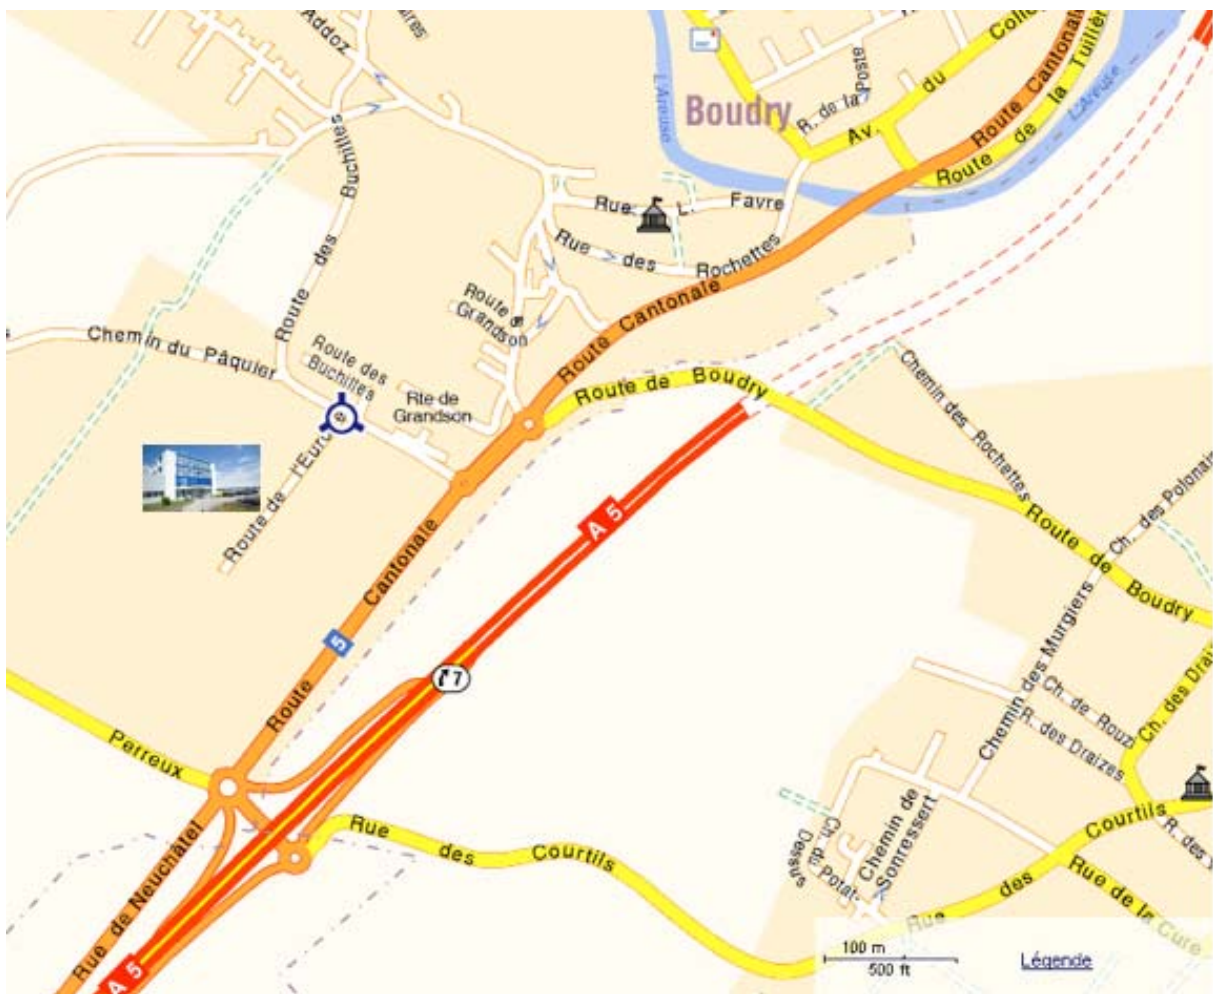

From Geneva: Take A1 toward Lausanne, then A5 toward Neuchâtel until exit 7 "Boudry Ouest/Cortailod". Take the third road on your right, towards Boudry. At the second roundabout take the first road on your right (Neuchâtel Boudry). At the next roundabout take the second road. Route de l'Europe is the next road on your left.

From Zurich: Take A1 toward Solothurn, then A5 toward Biel/Bienne. Follow Lausanne/Neuchâtel. From Neuchâtel after approx. 12 km you reach Boudry. Take exit 7 Boudry/Cortailod. Take the first road on your right, towards Boudry. At the next roundabout take the the second road. Route de l'Europe is the next road on your left.